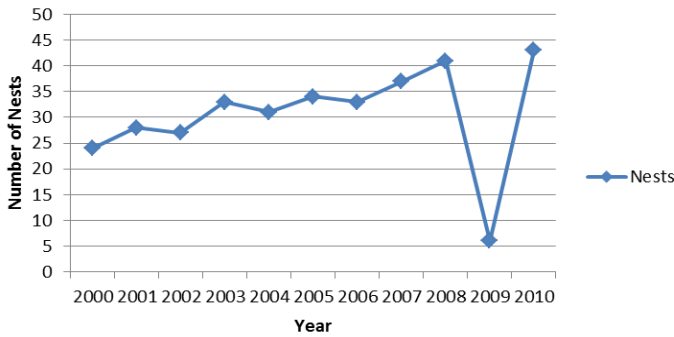

Indicator: Active Bald Eagle Nests

Description: Number of active bald eagle nests.

Sources: Florida Fish and Wildlife Conservation Commission -<https://public.myfwc.com/FWRI/EagleNests/nestlocator.aspx>

Caveats: The number of active bald eagle nests can be indicative of the quality of both their habitat and that of their food source, fish. Known nests are revisited each year and new nests are discovered. Data in the year 2009 is inconclusive, as there were only 6 reported active sites that were tracked and many that were not actively surveyed. The number of bald eagle nests is determined by aerial counts each year.

County

Within County

Active Bald Eagle Nests in Sarasota County

Year	2000	2001	2002	2003	2004	2005
Nests	24	28	27	33	31	34
Year	2006	2007	2008	2009	2010	2011
Nests	33	37	41	6*	43	*