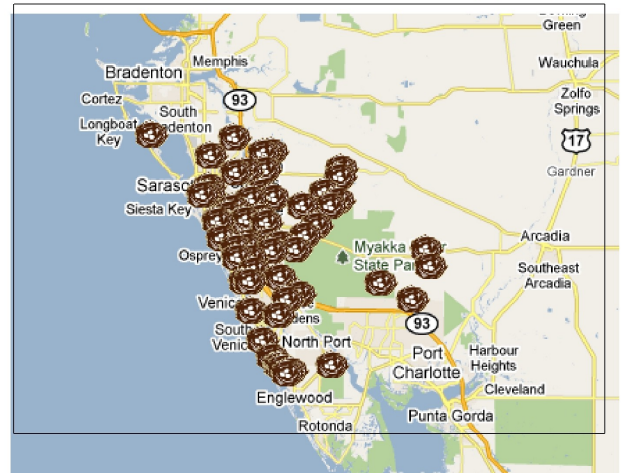

Active Bald Eagle Nests in Sarasota County (2010)

Associated Indicators:

Patterns: