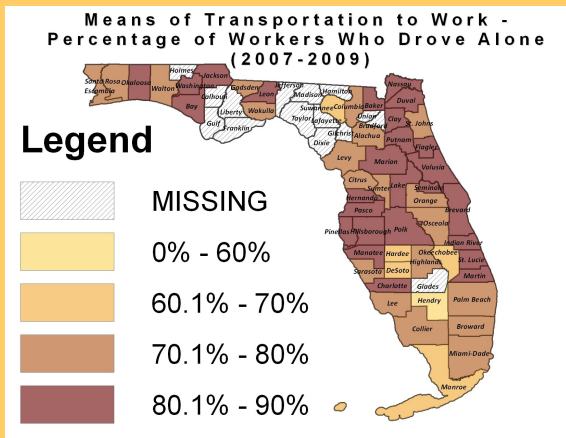

Indicator: Motor Vehicle Usage

Description: Percentage of workers age 16 years and older who drive a car, truck, or van alone to work.

Time Series

County

Within County

Past

Present