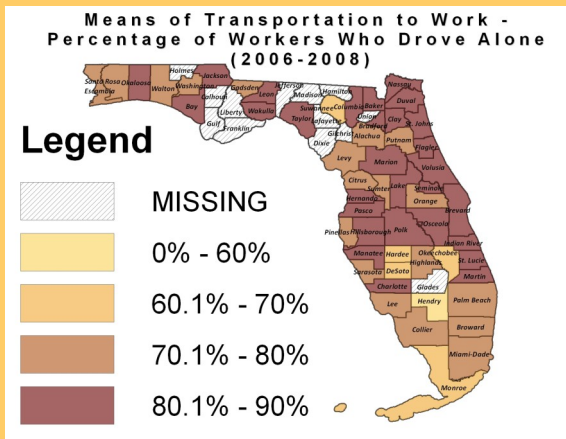

Indicator: Motor Vehicle Usage

Description: Percentage of workers age 16 years and older who drive a car, truck, or van alone to work.

Time Series

County

Within County

Past

Present