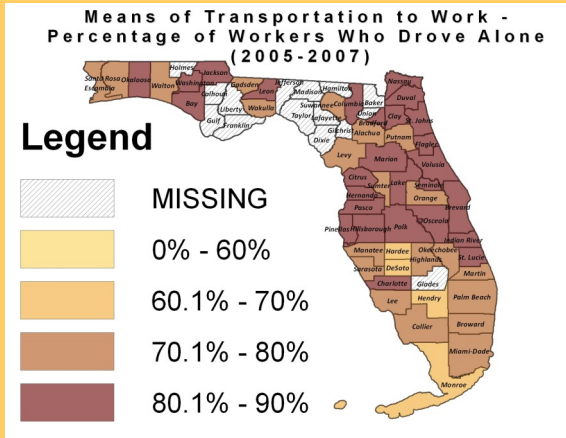

Indicator: Motor Vehicle Usage

Description: Percentage of workers age 16 years and older who drive a car, truck, or van alone to work.

Time Series

County

Within County

Past

Present